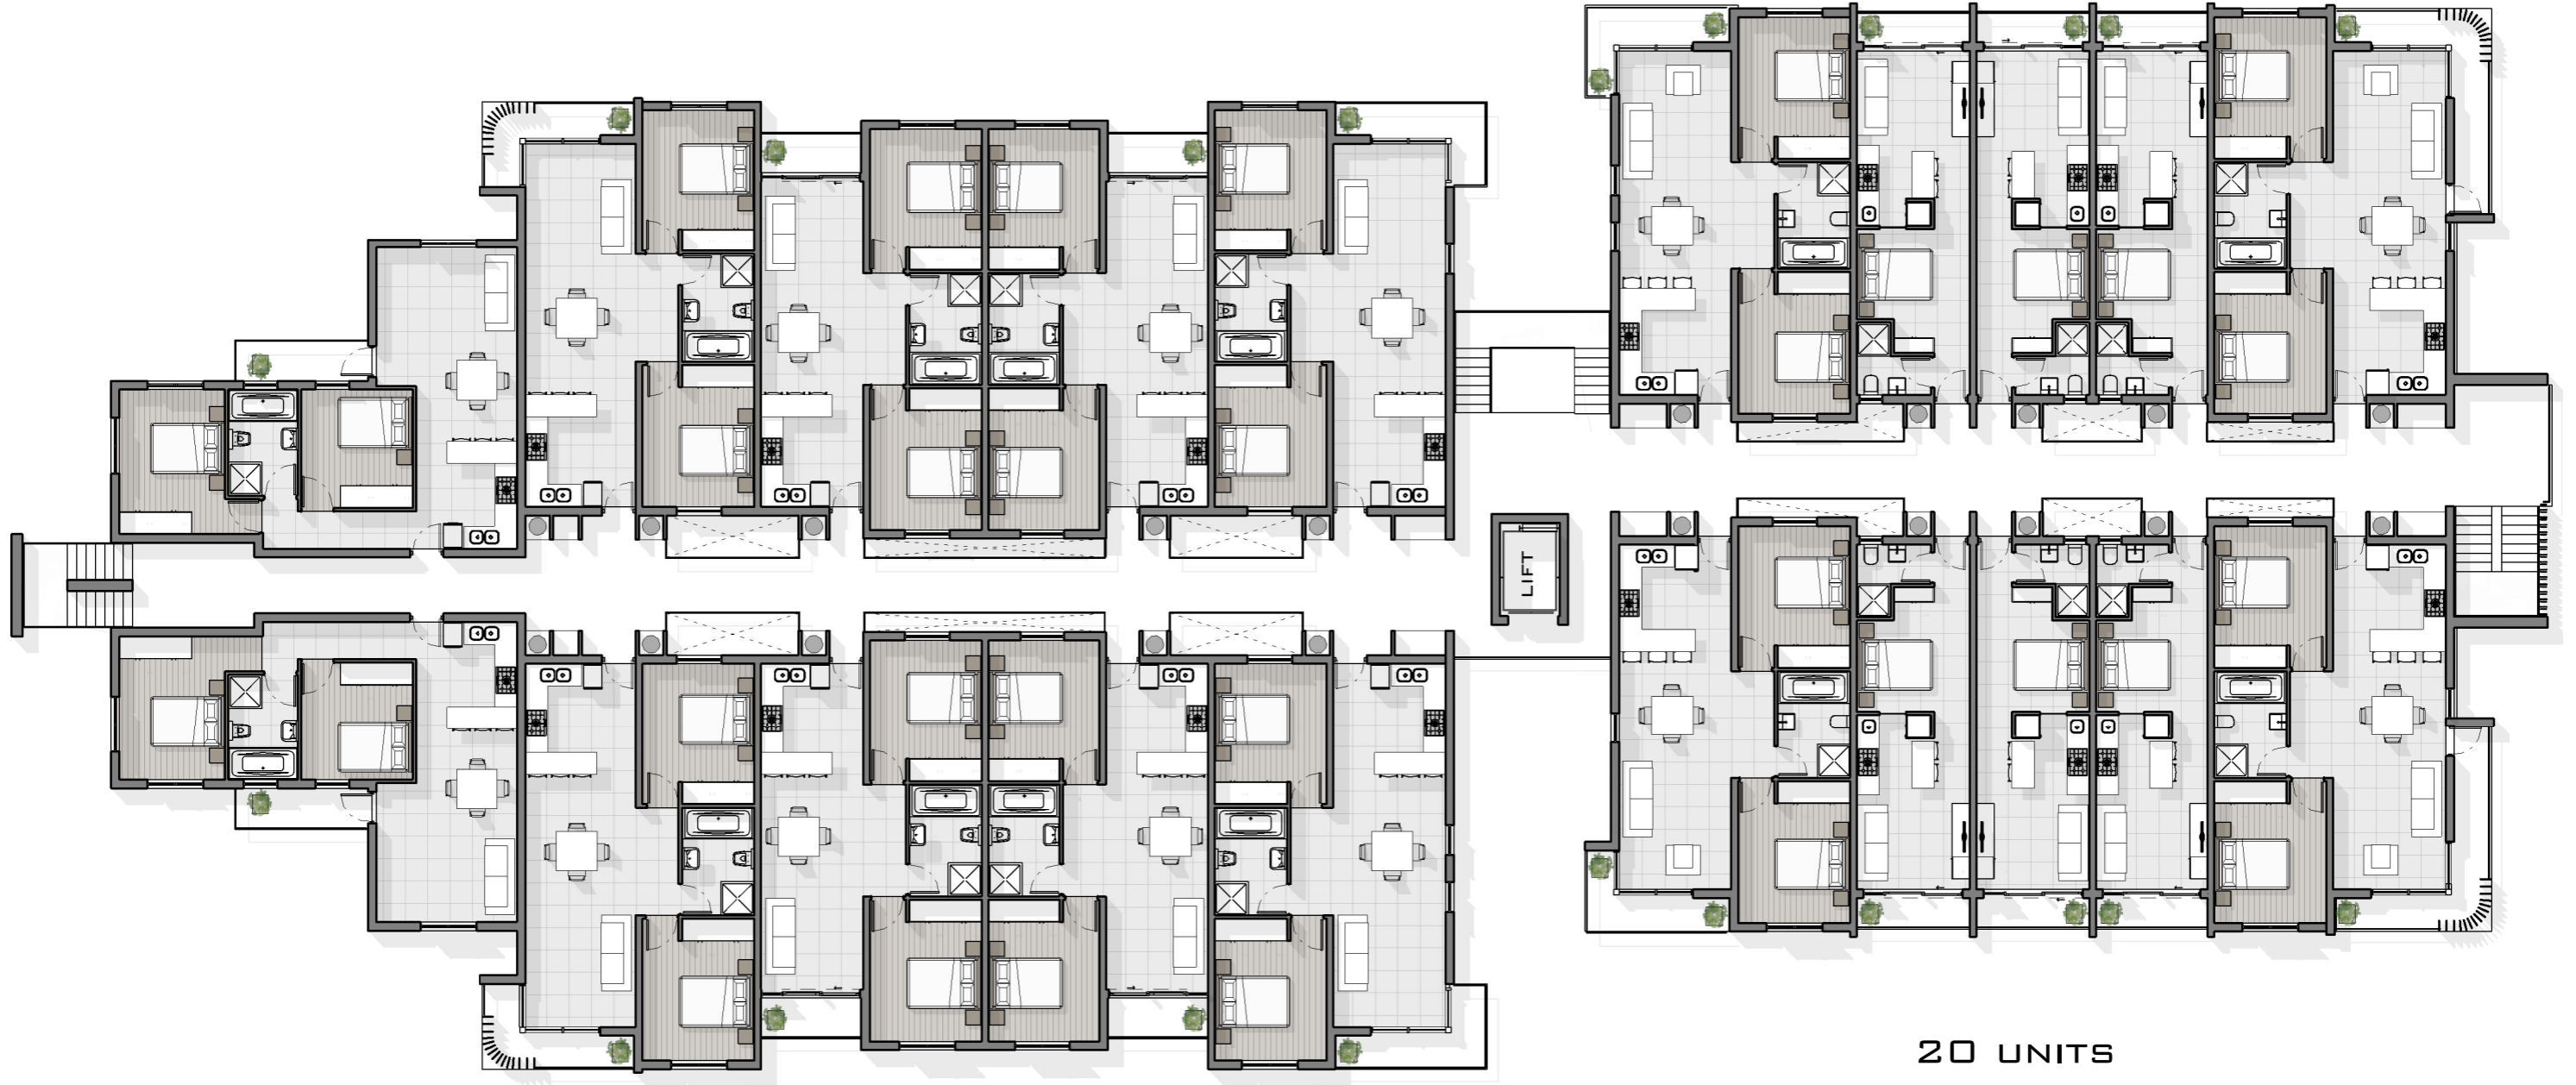

20 UNITS

3RD FLOOR

SCALE: 1 : 175

SILVERSTONE SDP
ERF 26398

082 404 0363 + wayne@waynemichael.co.za + www.waynemichael.co.za