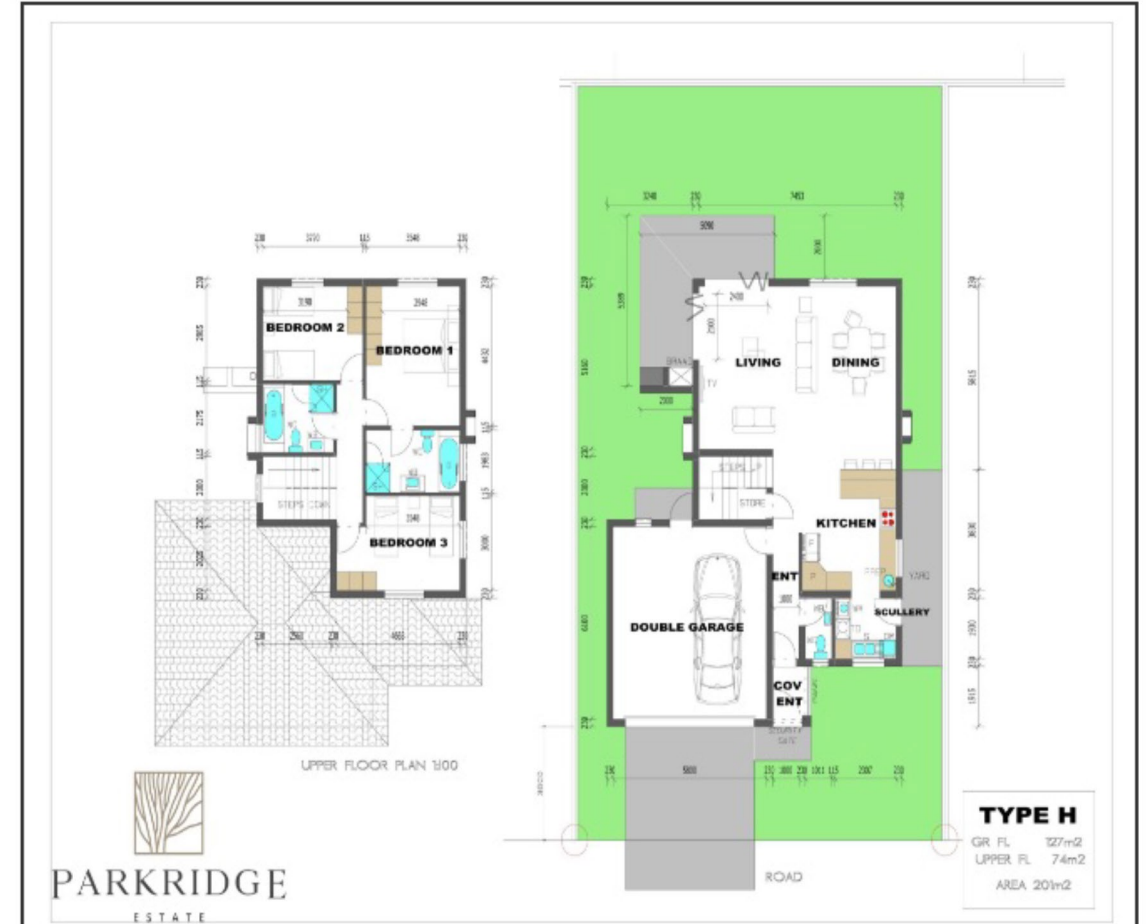

# Executive House plans

**Plan G**  
3 bedrooms, 2.5 bathroom

Priced from R2 420 000 (incl. plot)  
House size (excl. patio) – 190m<sup>2</sup>

**Plan H**  
3 bedrooms, 2.5 bathroom

Priced from R2 450 000 (incl. plot)  
House size (excl. patio) – 201m<sup>2</sup>