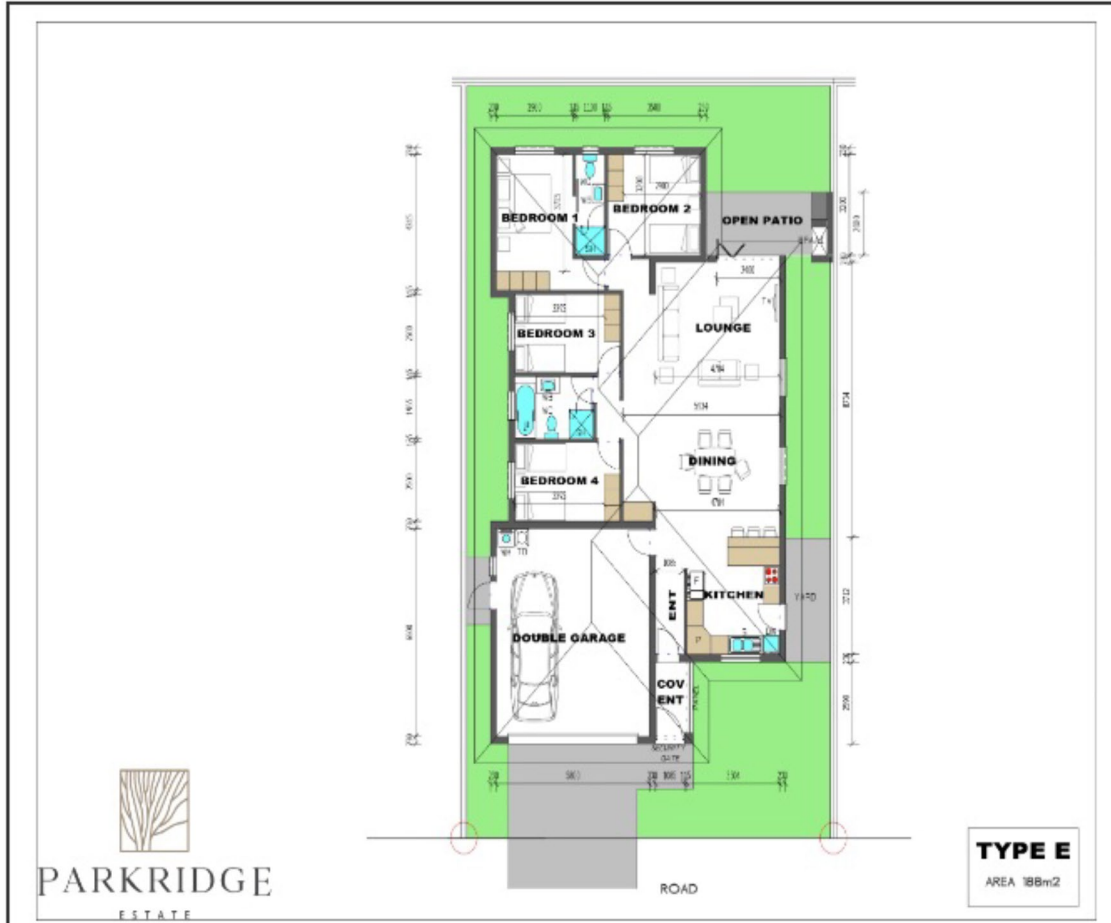

Executive House plans

Plan E
4 bedrooms, 2 bathroom

Priced from R2 460 000 (incl. plot)
House size (excl. patio) – 188m²

Plan F
3 bedrooms, 2.5 bathroom

Priced from R2 310 000 (incl. plot)
House size (excl. patio) – 171m²