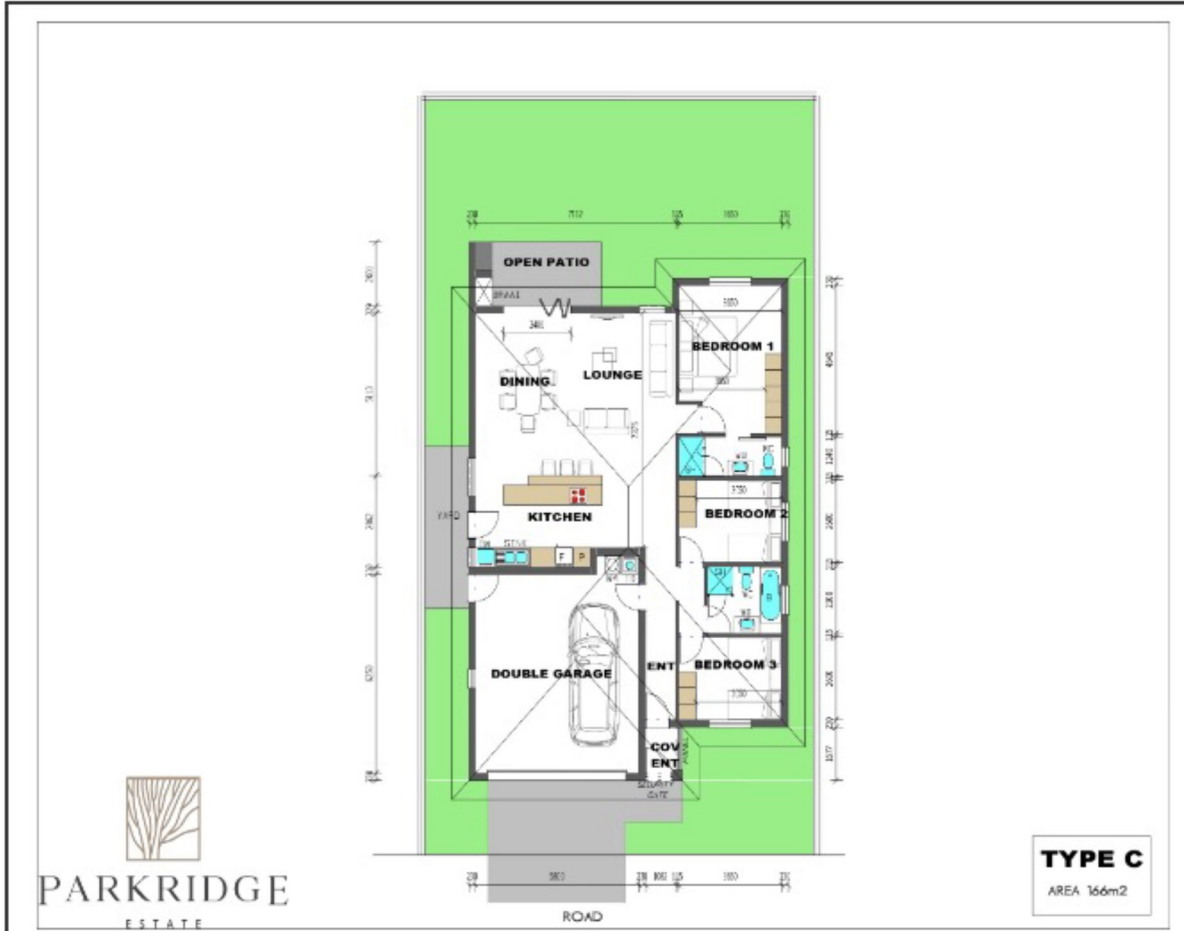

# Executive House plans

**Plan C**  
**3 bedrooms, 2 bathroom**

Priced from R2 230 000 (incl. plot)  
House size (excl. patio) – 118m<sup>2</sup>

**Plan D**  
**3 bedrooms, 2 bathroom**

Priced from R2 370 000 (incl. plot)  
House size (excl. patio) – 180m<sup>2</sup>