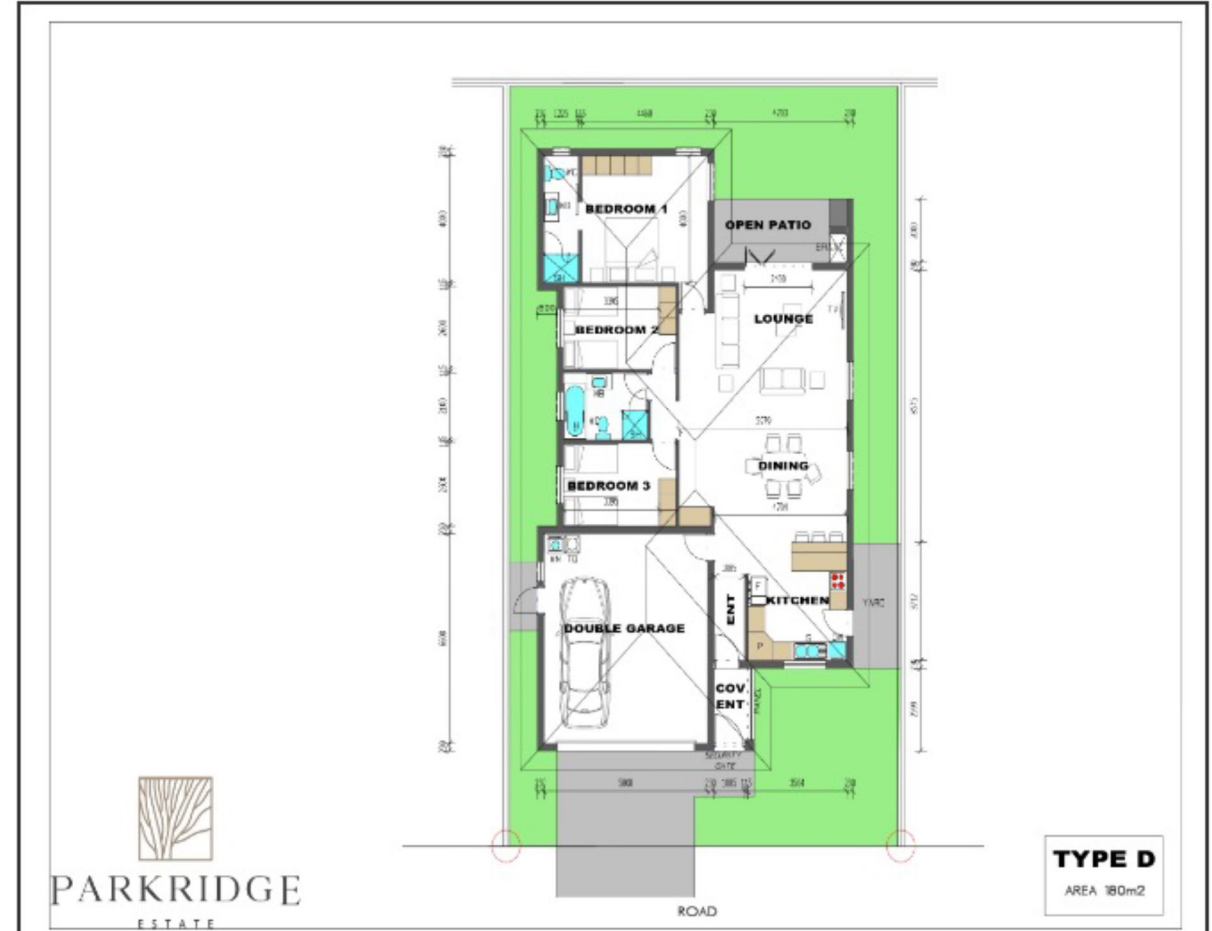

# Executive House plans

**Plan C**  
**3 bedrooms, 2 bathroom**

Priced from R2 230 000 (incl. plot)  
House size (excl. patio) – 118m<sup>2</sup>

**Plan D**  
**3 bedrooms, 2 bathroom**

Priced from R2 370 000 (incl. plot)  
House size (excl. patio) – 180m<sup>2</sup>