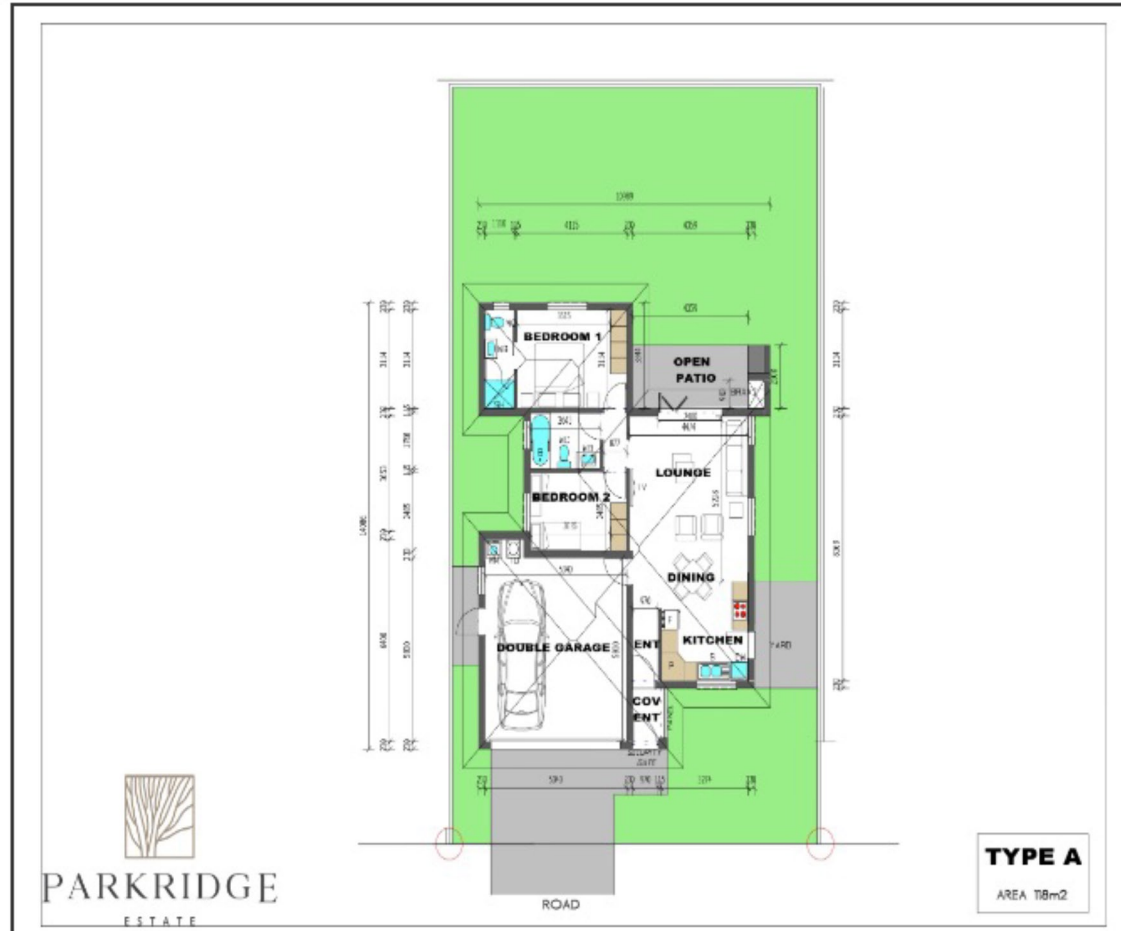

Executive House plans

Plan A
2 bedrooms, 2 bathroom

Priced from R1 910 000 (incl. plot)
House size (excl. patio) – 118m²

Plan B
3 bedrooms, 2 bathroom

Priced from R2 070 000 (incl. plot)
House size (excl. patio) – 144m²