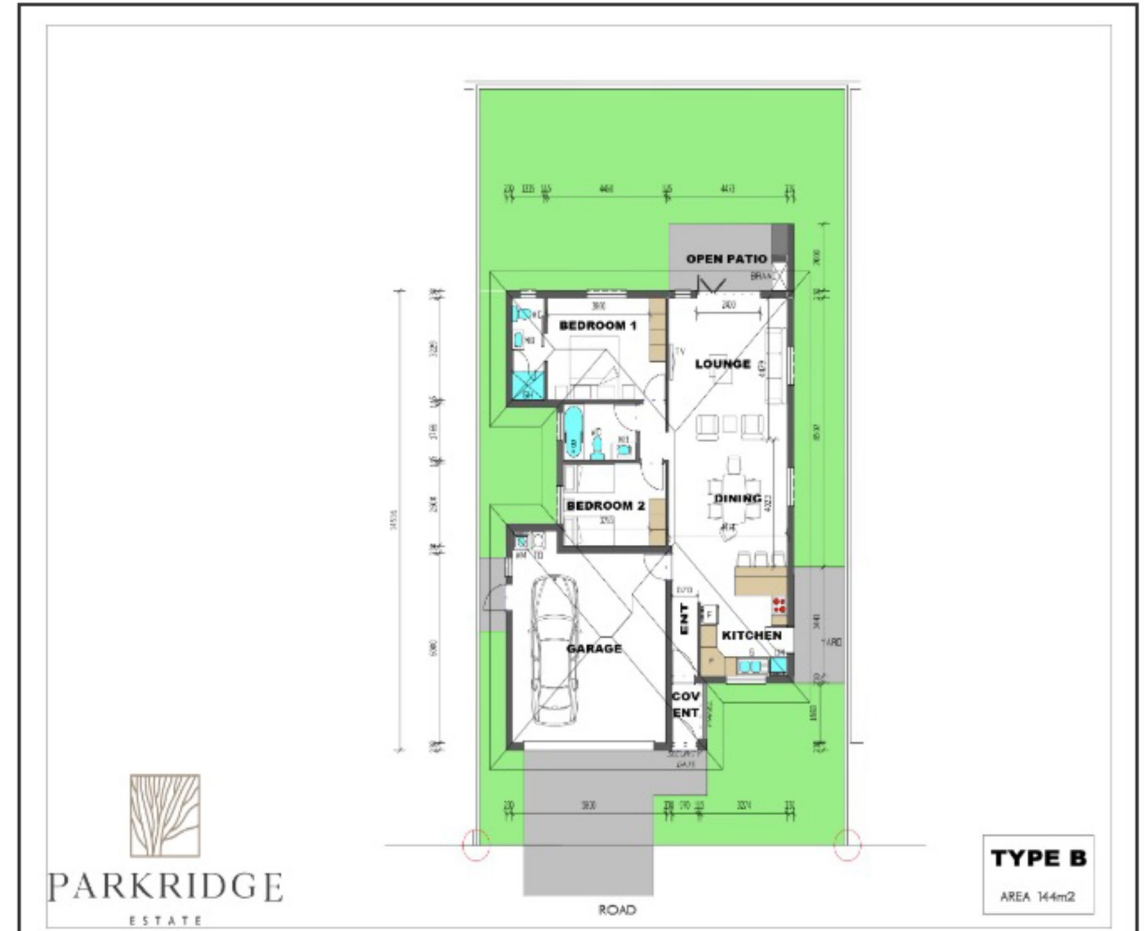

Executive House plans

Plan A
2 bedrooms, 2 bathroom

Priced from R1 910 000 (incl. plot)
House size (excl. patio) – 118m²

Plan B
3 bedrooms, 2 bathroom

Priced from R2 070 000 (incl. plot)
House size (excl. patio) – 144m²