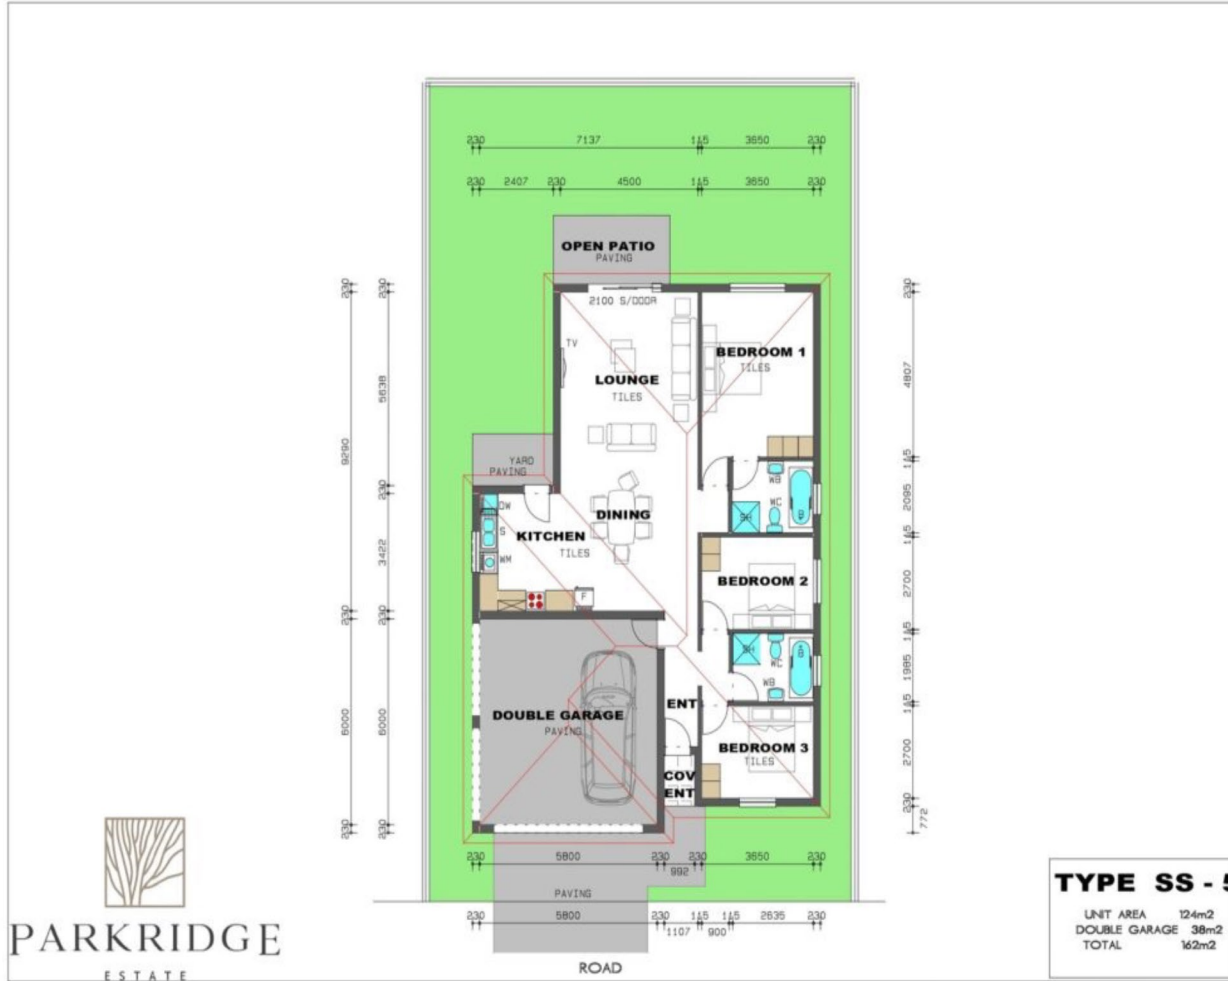

# Standard House plans (Open Garage)

## Plan SS5

**3 bedrooms, 2 bathroom**

Priced from R1 880 000 (incl. plot)

House size (excl. patio) – 162m<sup>2</sup>

## Plan SS6

**4 bedrooms, 3 bathroom**

Priced from R1 920 000 (incl. plot)

House size (excl. patio) – 172m<sup>2</sup>