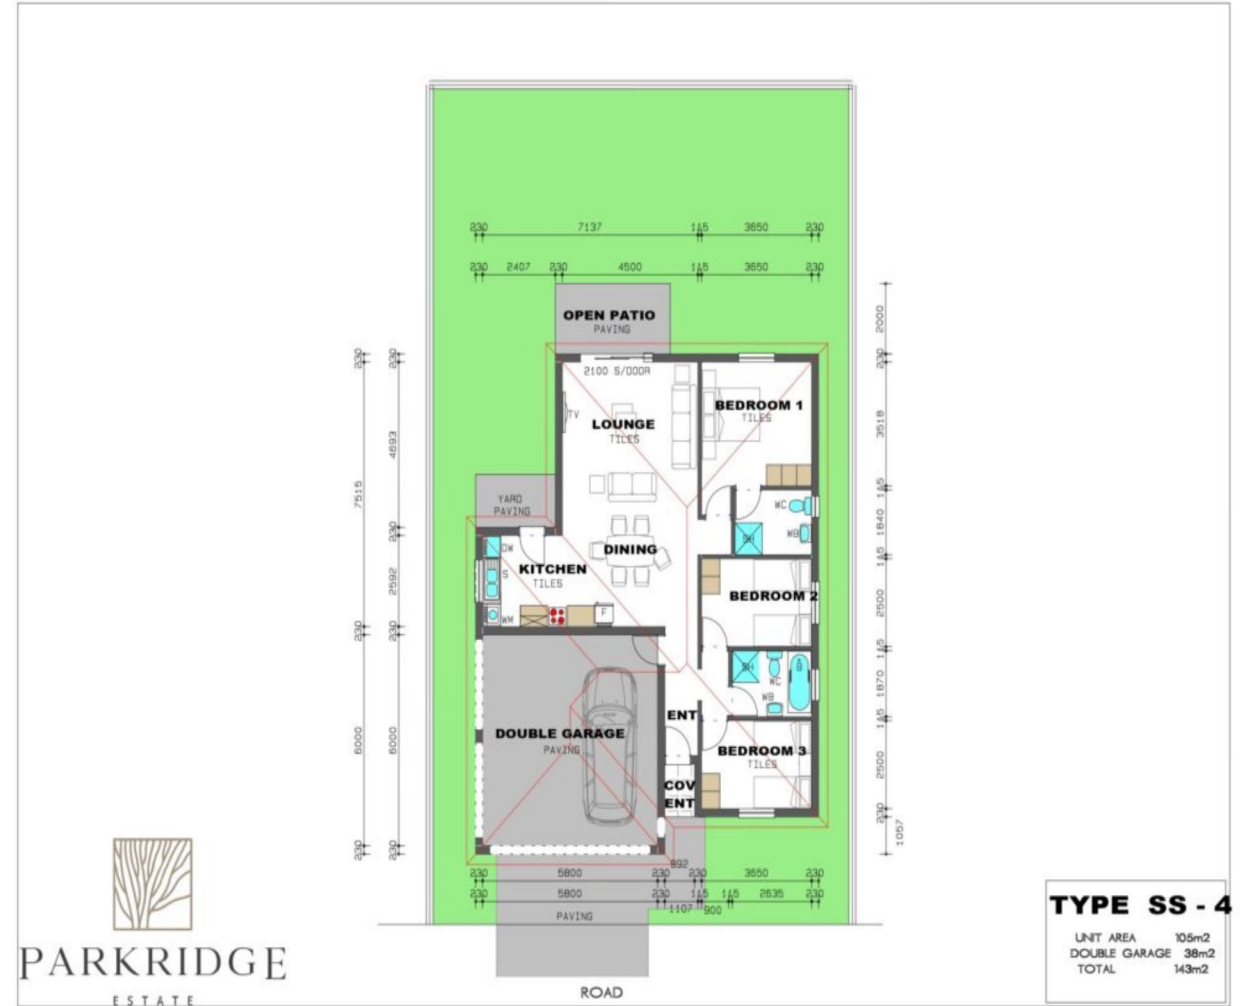

Standard House plans (Open Garage)

Plan SS3

2 bedrooms, 2 bathroom

Priced from R1 660 000 (incl. plot)

House size (excl. patio) – 124m²

Plan SS4

3 bedrooms, 2 bathroom

Priced from R1 740 000 (incl. plot)

House size (excl. patio) – 143m²