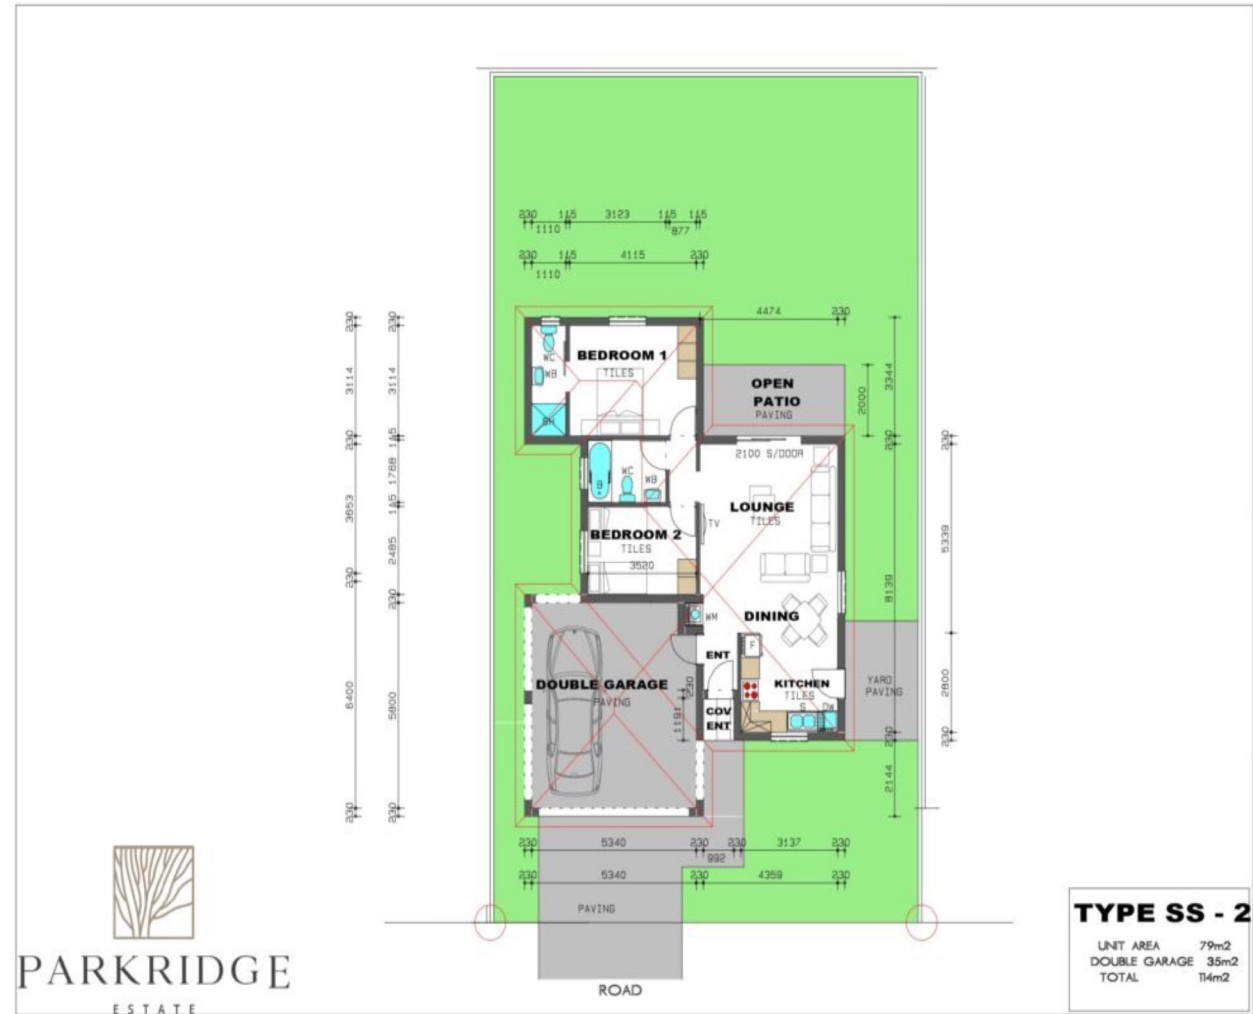

Standard House plans (Open Garage)

Plan SS1

2 bedrooms, 2 bathroom

Priced from R1 530 000 (incl. plot)

House size (excl. patio) – 103m²

Plan SS2

2 bedrooms, 2 bathroom

Priced from R1 600 000 (incl. plot)

House size (excl. patio) – 114m²