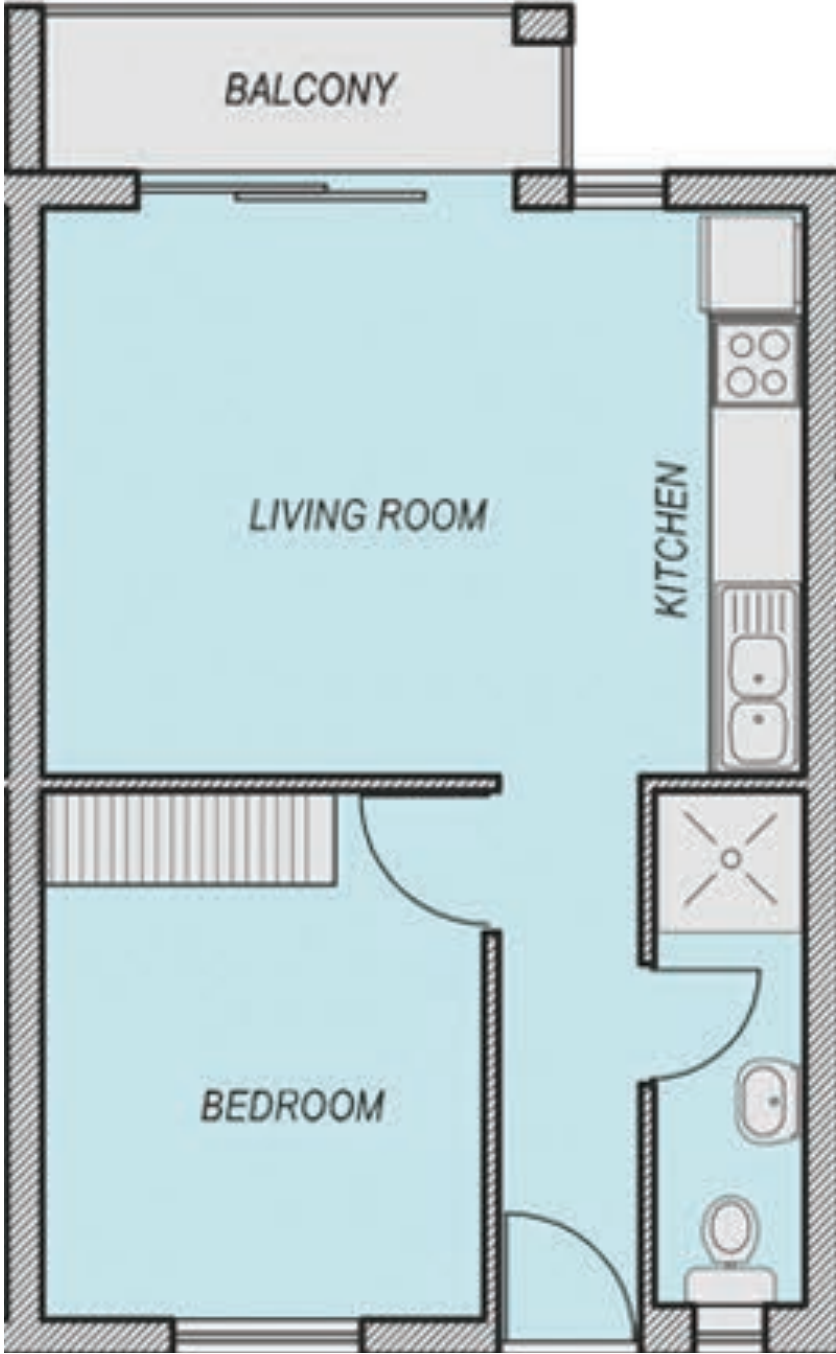

**ONE BED | ONE BATH**

Unit size: 41.5m<sup>2</sup>

**TWO BED | TWO BATH**

Unit size: 65.3m<sup>2</sup>