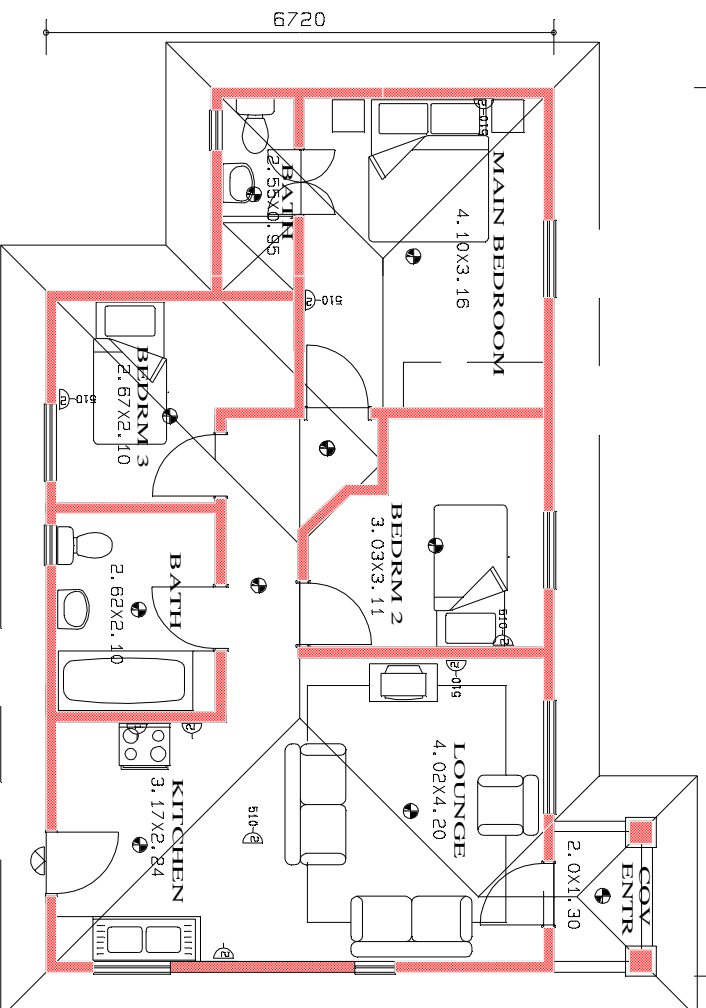

HOMES FOR ALL

DELUXE RANGE

SIDE ELEVATION
SCALE 1:200

ENTRANCE ELEVATION
SCALE 1:200

SIDE ELEVATION
SCALE 1:200

SIDE ELEVATION
SCALE 1:200

11760

GROUND FLOOR STOREY
SCALE 1:100

DELUXE - TUSCAN 75- NORTH ENTRY

ARTIST'S IMPRESSION

STAND NUMBER:
 CLIENT NAME:
 CLIENT SIGNATURE:
 DATE:

AREA SCHEDULE:

HOUSE - 72.80m²
 COV ENTR - 2.67m²
 TOTAL - 75.47m²