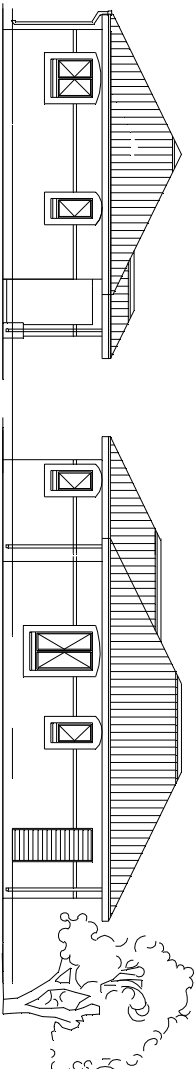

HOMES FOR ALL

DELUXE RANGE

SIDE ELEVATION
SCALE 1:200

ENTRANCE ELEVATION
SCALE 1:200

SIDE ELEVATION
SCALE 1:200

SIDE ELEVATION
SCALE 1:200

11760

GROUND FLOOR STOREY
SCALE 1:100

DELUXE - TUSCAN 75- NORTH ENTRY

ARTIST'S IMPRESSION

STAND NUMBER:
 CLIENT NAME:
 CLIENT SIGNATURE:
 DATE:

AREA SCHEDULE:

HOUSE - 72.80m²
 COV ENTR - 2.67m²
 TOTAL - 75.47m²