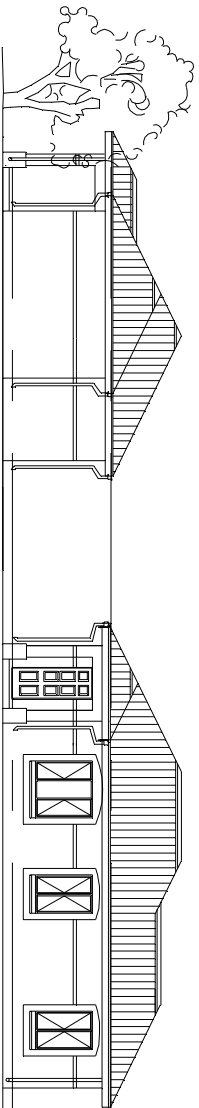

HOMES FOR ALL

DELUXE RANGE

SIDE ELEVATION
SCALE 1:200

ENTRANCE ELEVATION
SCALE 1:200

SIDE ELEVATION
SCALE 1:200

SIDE ELEVATION
SCALE 1:200

11760

GROUND FLOOR STOREY
SCALE 1:100

DELUXE - TUSCAN 75- NORTH ENTRY

ARTIST'S IMPRESSION

STAND NUMBER:
 CLIENT NAME:
 CLIENT SIGNATURE:
 DATE:

AREA SCHEDULE:

HOUSE - 72.80m²
 COV ENTR - 2.67m²
 TOTAL - 75.47m²