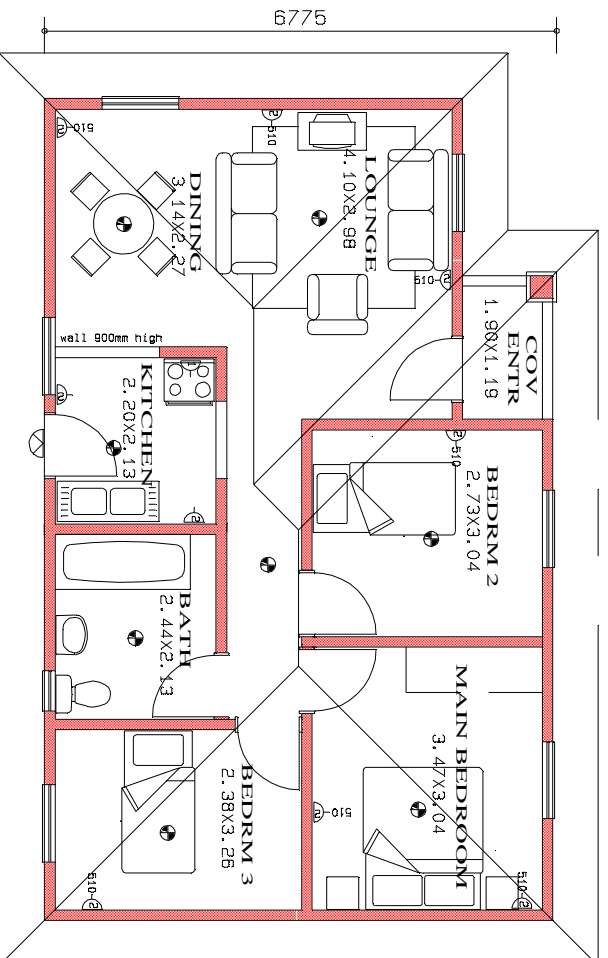

HOMES FOR ALL

DELUXE RANGE

SIDE ELEVATION
SCALE 1:200

SIDE ELEVATION
SCALE 1:200

SIDE ELEVATION
SCALE 1:200

ENTRANCE ELEVATION
SCALE 1:200

10877

GROUND FLOOR STOREY
SCALE 1:100

DELUXE - TUSCAN 70- NORTH ENTRY

ARTIST'S IMPRESSION

STAND NUMBER:
CLIENT NAME:
CLIENT SIGNATURE:
DATE:

AREA SCHEDULE:
HOUSE - 68.07m²
COV ENTR - 2.30m²
TOTAL - 70.37m²