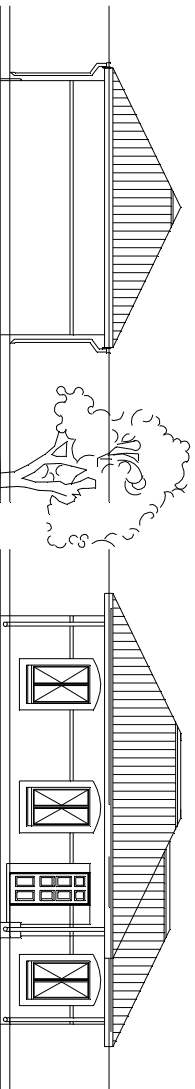

HOMES FOR ALL

DELUXE RANGE

SIDE ELEVATION
SCALE 1:200

SIDE ELEVATION
SCALE 1:200

SIDE ELEVATION
SCALE 1:200

ENTRANCE ELEVATION
SCALE 1:200

10877

GROUND FLOOR STOREY
SCALE 1:100

DELUXE - TUSCAN 70- NORTH ENTRY

ARTIST'S IMPRESSION

STAND NUMBER:
CLIENT NAME:
CLIENT SIGNATURE:
DATE:

AREA SCHEDULE:
HOUSE - 68.07m²
COV ENTR - 2.30m²
TOTAL - 70.37m²