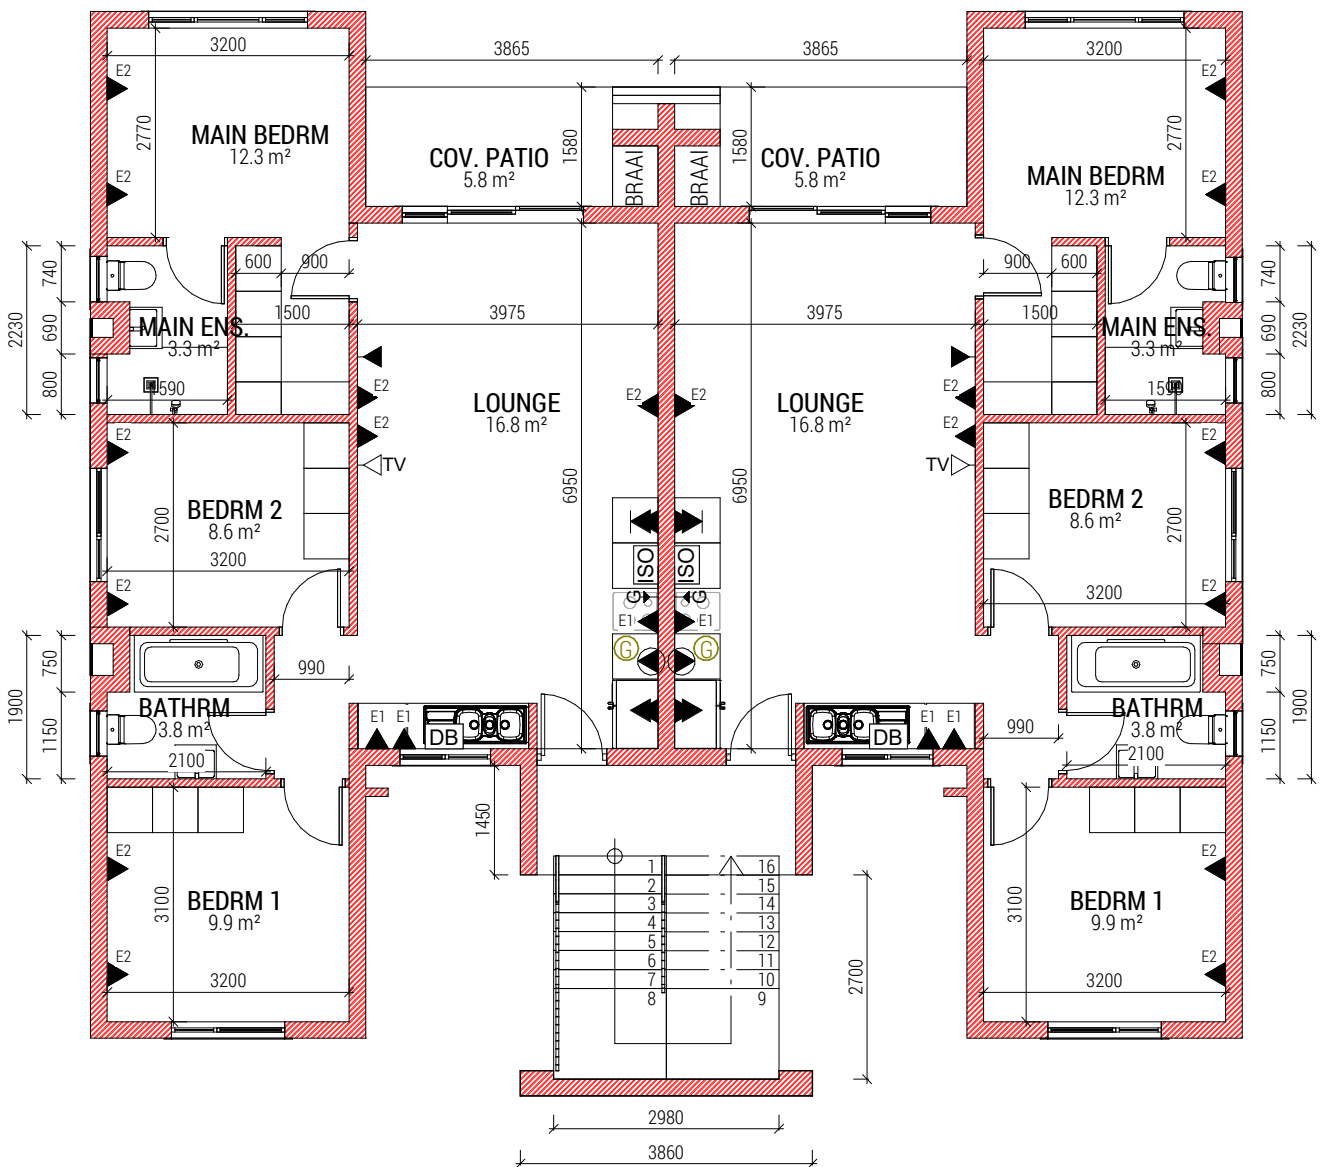

LEGEND	
	DATA/FIBRE POINT
	TELEVISION POINT
	SINGLE SOCKET OUTLET @ 300 mm AFFL TO CENTRE
	SINGLE SOCKET WITH EURO PLUG @ 300 mm AFFL TO CENTRE
	SINGLE SOCKET WITH EURO PLUG & USB @ 1200 mm AFFL TO CENTRE
	SINGLE SOCKET OUTLET @ 600 mm AFFL TO CENTRE
	SINGLE SOCKET OUTLET @ 1800 mm AFFL TO CENTRE
	GAS POINT
	ISOLATOR
	DISTRIBUTION BOARD

UNIT NUMBER	
PURCHASER 1	
PURCHASER 2	
AGENT	
DEVELOPER	

Total m² per UNIT = 85.08m²