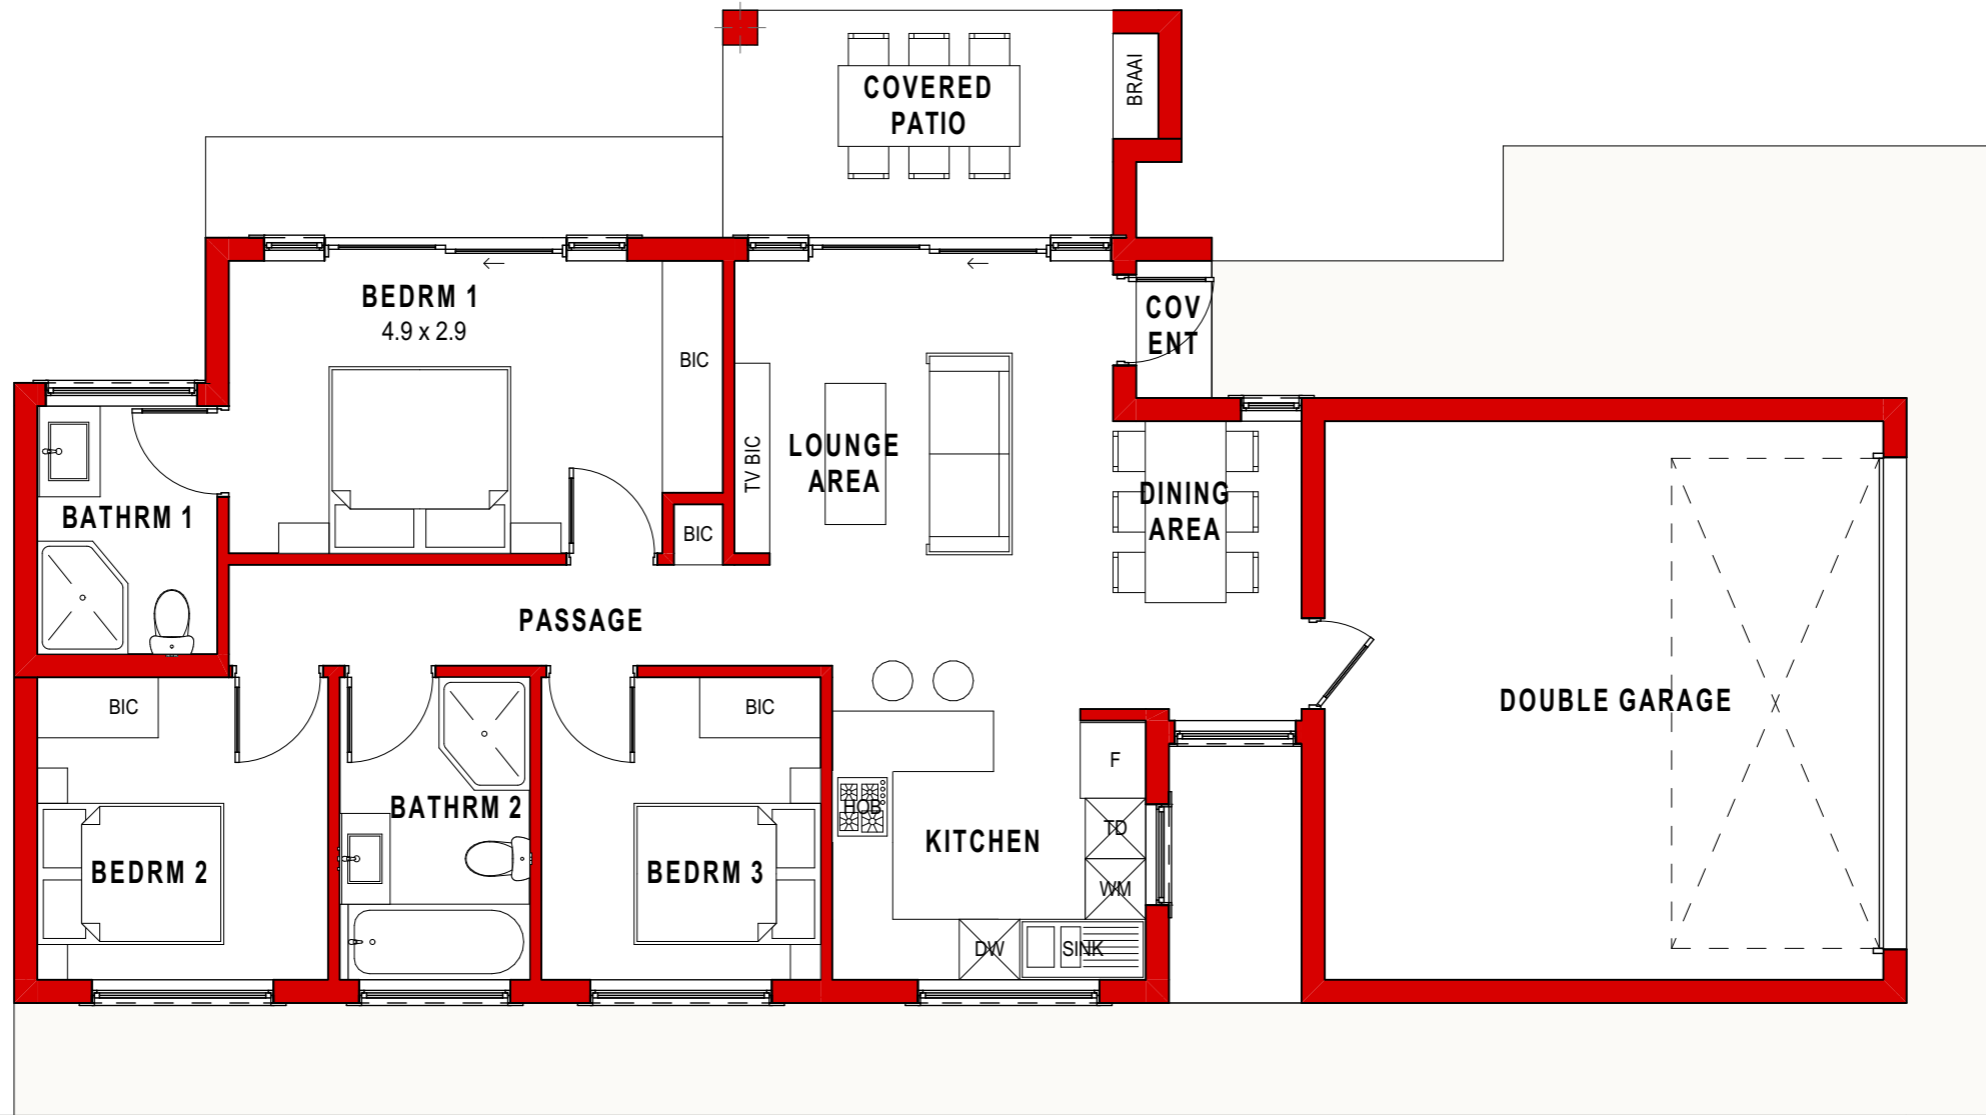

**DERBY
NEW HOUSING DEVELOPMENT**

GROUND FLOOR

1:75

NORTH

ELEVATION

1:100

EAST

ELEVATION

1:100

*135m² SINGLE
STOREY OPTION*