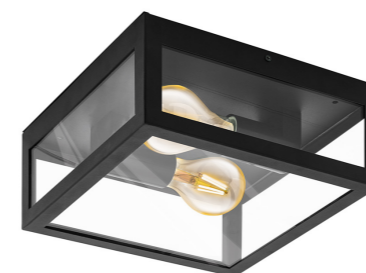

ALVITO IVY-P24 DESIGNER BATH
1700X800X580mm

GROHE BAUEDGE
CONCEALED MIXER

EXTENDED BATH CLICKER WASTE
FOR FREESTANDING BATH

PLUMBING & SANITARY WARE - BATHROOMS

SHOWER

SHOWER PANEL BLACK INCLUDING STABILIZER BAR AND INSTALLATION

LIGHTING

BELSIANA CEILING 8 LIGHT 40W

COLOUR: BLACK
BASE: E27
MATERIAL: STEEL
LENGTH: 510mm
HEIGHT: 1.18
VOLTAGE: 220-240V

SILENTINA 4 LIGHT CEILING LIGHT

LAMP TYPE: EXCLUDING 4 X E27 MAX 40W
SHAPE: GLOBE
COLOUR: BLACK
BASE: E27
MATERIAL: STEEL
WIDTH: 360mm
HEIGHT: 205mm
DEPTH: 360mm
VOLTAGE: 220 - 240V

TB TRACK SYSTEM (LIVE END & END CAP INCL.)

COLOUR: BLACK
MATERIAL: ALUMINIUM
LENGTH: 1-2m
HEIGHT: 20mm

3 X SPOTLIGHTS (WITH TRACK ADAPTER)

COLOUR: BLACK
MATERIAL: DIE CAST ALUMINIUM
HEAD: 85 x 55mm
LAMP: LED GU 10 LAMP
VOLTAGE: 220-240V