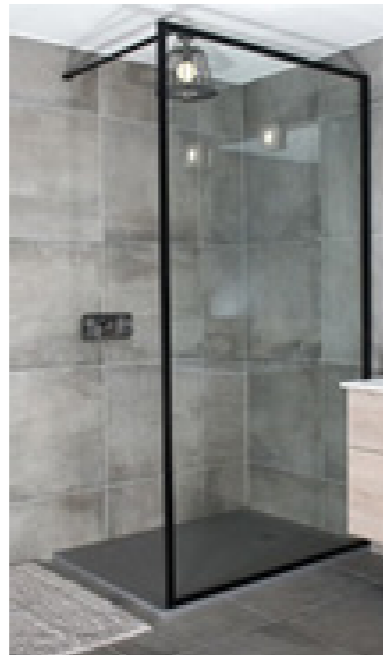

ARNIM

HAASENDAL APARTMENTS

FINISHES

PLUMBING & SANITARY WARE - BATHROOMS

VANITY

SIMPLICITY WHITE
LENGTH: 550mm
DEPTH: 435mm

GROHE BAUEDGE BASIN MIXER
SMOOTH BODY

BATH

ALVITO IVY-P24 DESIGNER BATH
1700X800X580mm

GROHE BAUEDGE
CONCEALED MIXER

EXTENDED BATH CLICKER WASTE
FOR FREESTANDING BATH

PLUMBING & SANITARY WARE - BATHROOMS

SHOWER

SHOWER PANEL BLACK INCLUDING STABILIZER BAR AND INSTALLATION

SHOWER CHANNEL TILE IN

SHOWER ARM 400mm ROUND

SHOWER ROSE 200mm ROUND WATER SAVING

GROHE BAUEDGE CONCEALED MIXER

TOILETS

LAGOS CLOSE COUPLE TOILET

PLUMBING & SANITARY WARE - KITCHEN

GROHE BAUEDGE SINK MIXER DECK MOUNT