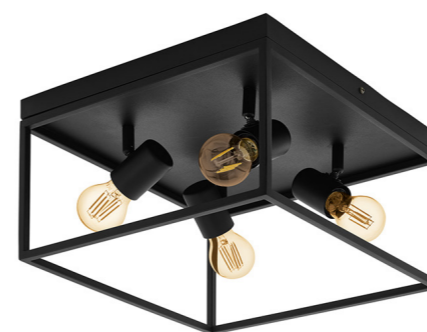

ALVITO IVY-P24 DESIGNER BATH
1700X800X580mm

GROHE BAUEDGE
CONCEALED MIXER

EXTENDED BATH CLICKER WASTE
FOR FREESTANDING BATH

PLUMBING & SANITARY WARE - BATHROOMS

SHOWER

SHOWER PANEL BLACK INCLUDING STABILIZER BAR AND INSTALLATION

SINK UDC/AS8750/DB UNDERMOUNT
OR DROP IN MOUNT

KITCHEN, FLOOR & WALL FINISHES

FOLKSTONE GREY LINEAR MELAMINE
IMPACT EDGING

BULEVAR WHITE BRILLO CEREMIC
SUBWAY TILE

SHIMMER WHITE ENGINEERED STONE

ASPEN OAK VINYL FLOORING

LIGHTING

BELSIANA CEILING 8 LIGHT 40W

COLOUR: BLACK
BASE: E27
MATERIAL: STEEL
LENGTH: 510mm
HEIGHT: 1.18
VOLTAGE: 220-240V

SILENTINA 4 LIGHT CEILING LIGHT

LAMP TYPE: EXCLUDING 4 X E27 MAX 40W
SHAPE: GLOBE
COLOUR: BLACK
BASE: E27
MATERIAL: STEEL
WIDTH: 360mm
HEIGHT: 205mm
DEPTH: 360mm
VOLTAGE: 220 - 240V

ALAMONTE 1 GALVANIZED STEEL BLACK & GLASS

LAMP TYPE: EXCLUDING 2 X E27 MAX 60W
COLOUR: BLACK
BASE: E27
MATERIAL: GALVANISED STEEL
WIDTH: 290mm
HEIGHT: 290mm
DEPTH: 130mm
SHADE: CLEAR GLASS PANELS

KUBE SINGLE 35W /240V GRAPHITE