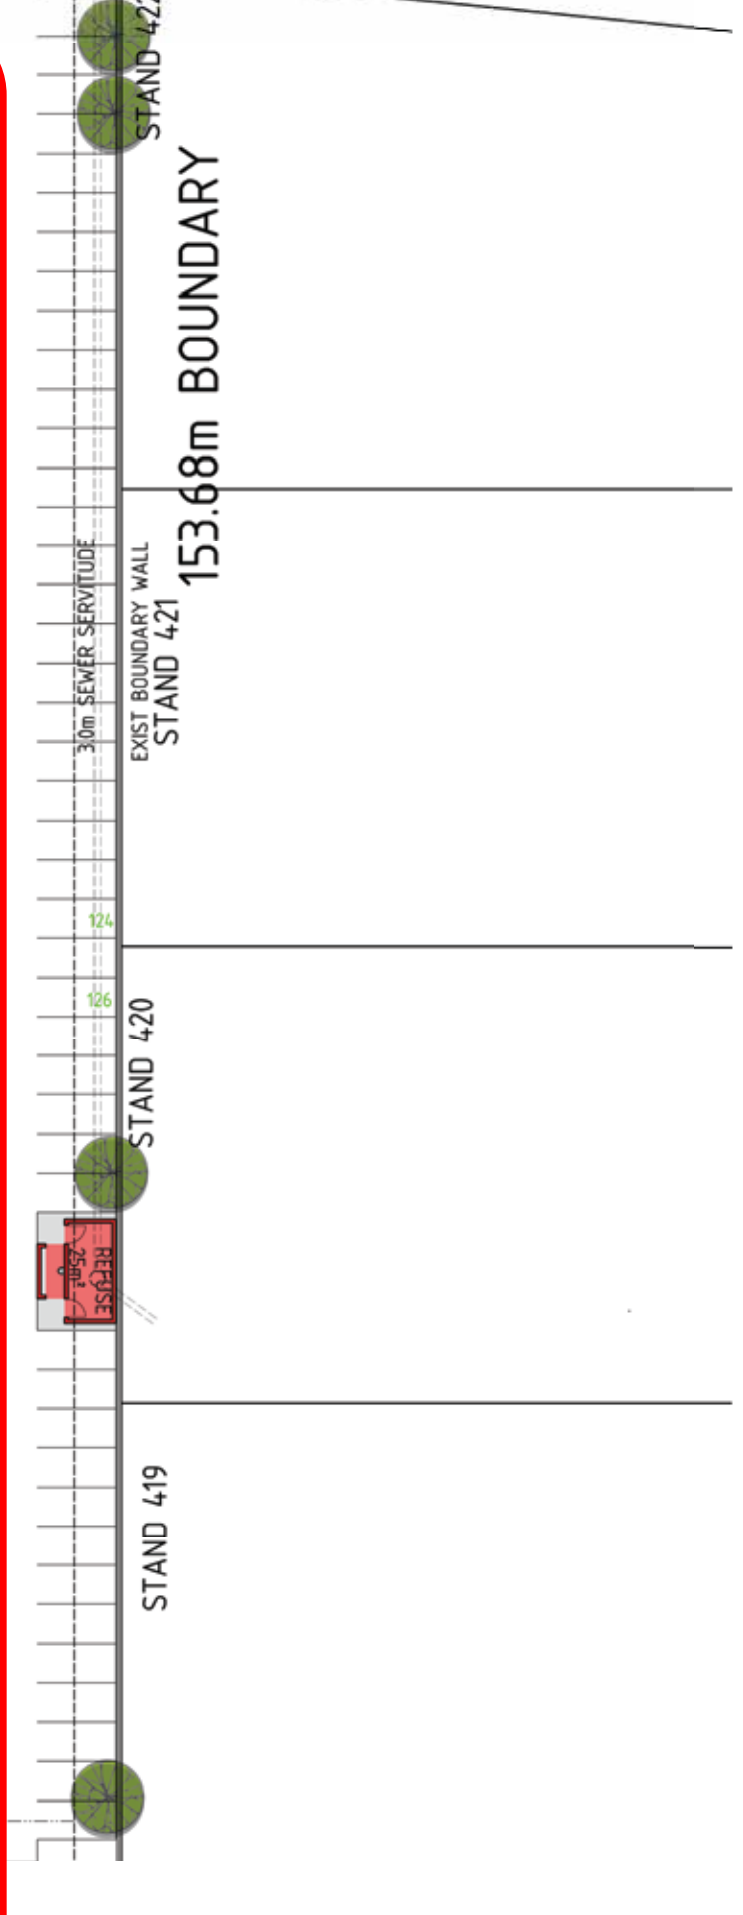

**JUST LAUNCHED  
BLOCK H2 & H1**

EXIST BOUNDARY WALL 55.67m BOUNDARY

STAND 1/418

SITE PLAN  
scale 1:250

62.48m BOUNDARY

153.68m BOUNDARY