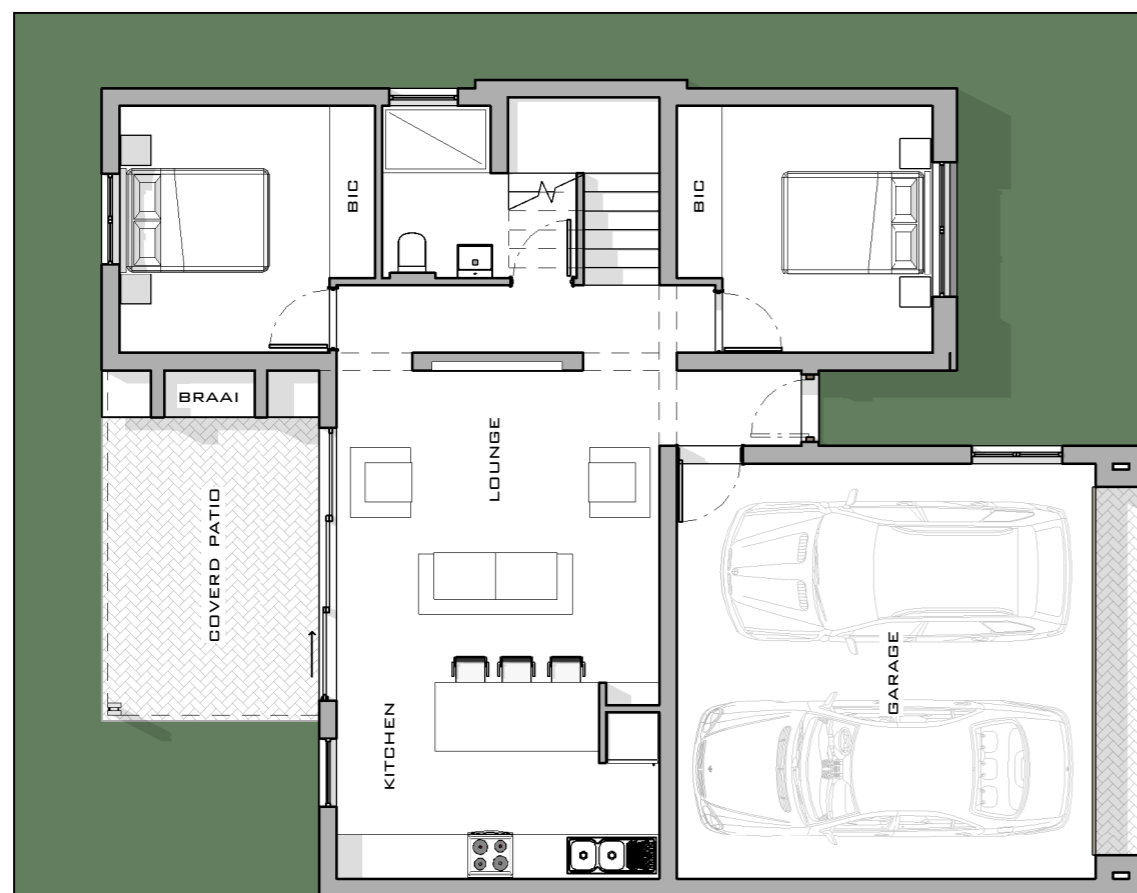

THE 150

AREA SCHEDULE	
NAME	AREA
STAIRS	9 M ²
GARAGE	38 M ²
DWELLING	78 M ²
1 ST FLOOR	25 M ²
150 M ²	

1 ST FLOOR

SCALE: 1 : 100

FLOOR PLAN

SCALE: 1 : 100