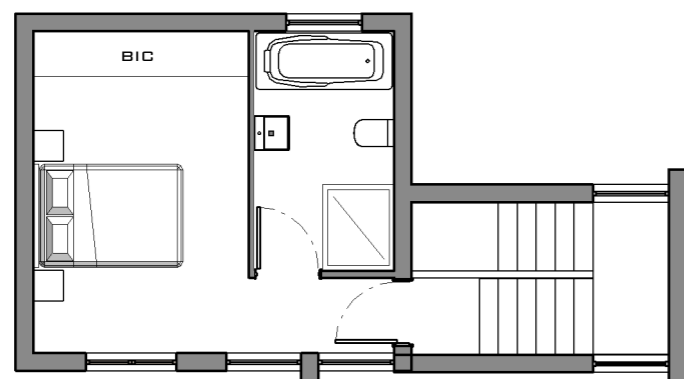

THE 150

AREA SCHEDULE	
NAME	AREA
STAIRS	9 M ²
GARAGE	38 M ²
DWELLING	78 M ²
1 ST FLOOR	25 M ²
150 M ²	

1 ST FLOOR

SCALE: 1 : 100

FLOOR PLAN

SCALE: 1 : 100